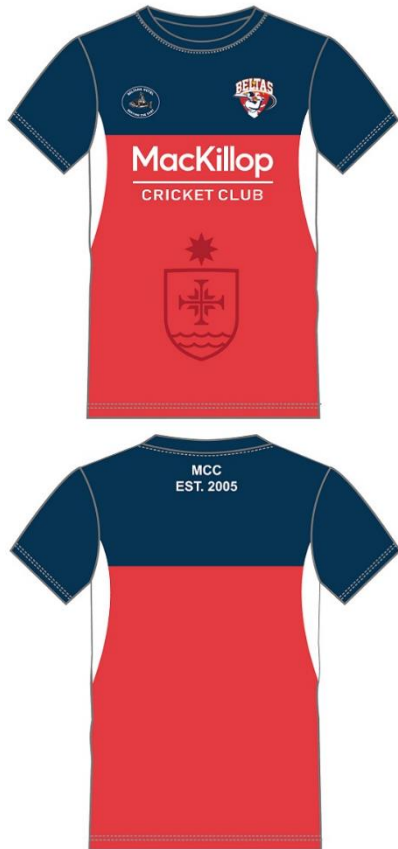

PLAYING VEST

LINED \$79
UNLINED \$63

Min qty 10 (20% fee for under minimum quantity)

Size	Player Number	Size	Player Number

ADULT SIZING

STANDARD FIT - CM	XS	S	M	L	XL	2XL	3XL	4XL	5XL
Back Length (inc Waistband)	69.0	70.5	72.0	73.5	75.0	76.5	78.0	79.5	81.0
1/2 Chest	56.0	58.5	61.0	63.5	66.0	68.5	71.0	73.5	76.0